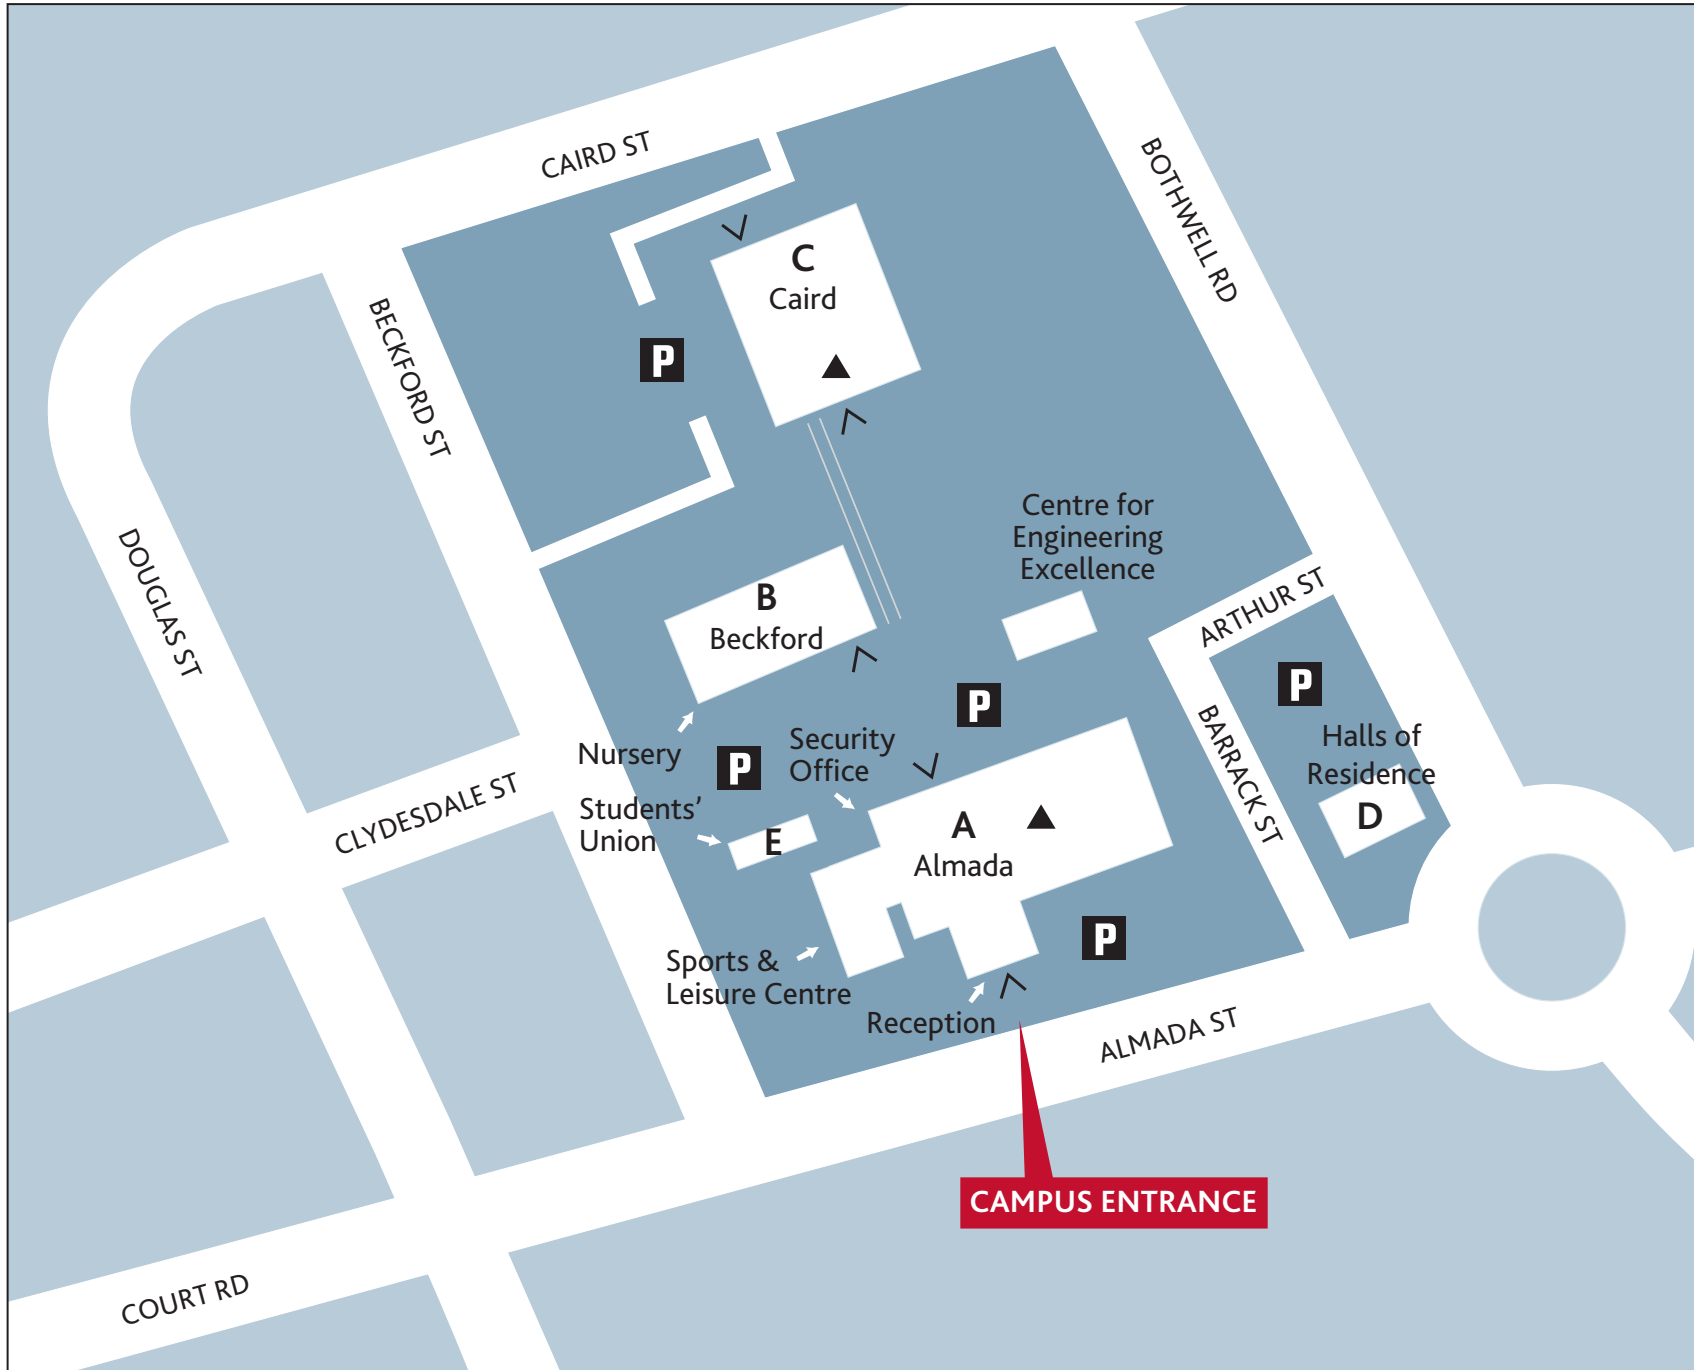

TRAVEL DIRECTIONS

BYCAR

From Glasgow, exit M74 at Junction 5, then follow signs for Hamilton. Enter the campus from Alameda Street onto Barrack Street, accessing the car park.

BY PUBLIC TRANSPORT

Trains run every 30 minutes from Glasgow Central to Hamilton West. Buses No 201, 263 (First Glasgow) pass the campus.

BUSINESS SCHOOL OFFICE	A728
SCHOOL OF ENGINEERING & SCIENCE OFFICE	A228
SCHOOL OF COMPUTING OFFICE	A226
SCHOOL OF HEALTH, NURSING & MIDWIFERY OFFICE	C120
SCHOOL OF MEDIA, LANGUAGE & MUSIC OFFICE	A828
SCHOOL OF SOCIAL SCIENCES OFFICE	A828
SUPPORT/ ADMINISTRATIVE SERVICES	
Accommodation Office	A802
Centre for Lifelong Learning	A152
Corporate Marketing	A153
Finance Office	A-Ground Floor
Finance & Welfare Advice	B
ICT Services	A212
Reception	A-First Floor
Student Administration	A-Ground Floor
Student Services	B
GENERAL	
Bar & Coffee Lounge	E
Cafe	A
Cash Machine	E
Library	A-First Floor
Nursery	B
Refectory	A-First Floor & A-Ground Floor
Security Office	A-Ground Floor & C-Ground Floor
Sports & Leisure Centre	A
Students' Union	E
Students' Union Shop	A-Ground Floor & C-Ground Floor

> Wheelchair Access (without assistance)

▲ Lift

P University Parking