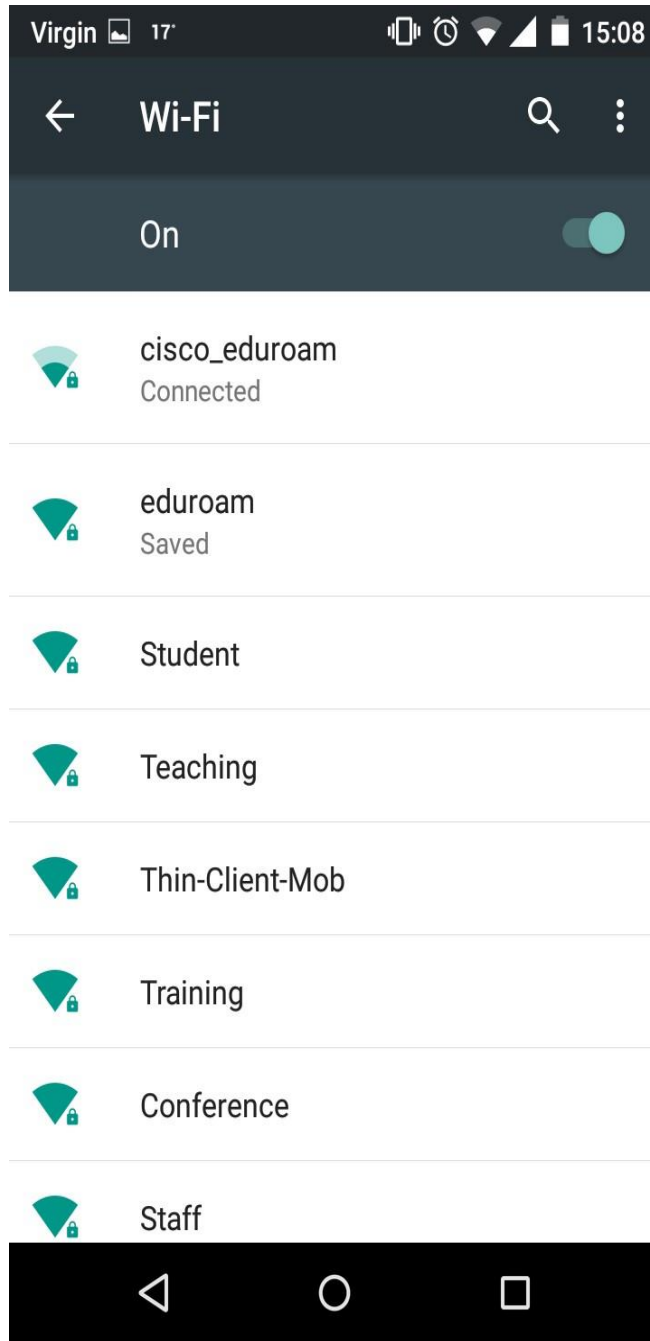

Accessing eduroam Wi-Fi Network – Android

Select Wi-Fi and switch your Wi-Fi on

Select eduroam

Phase 2 authentication select MSCHAPV2

Identity is your email address, Anonymous identity should be blank, Password is your Moodle / pc login password