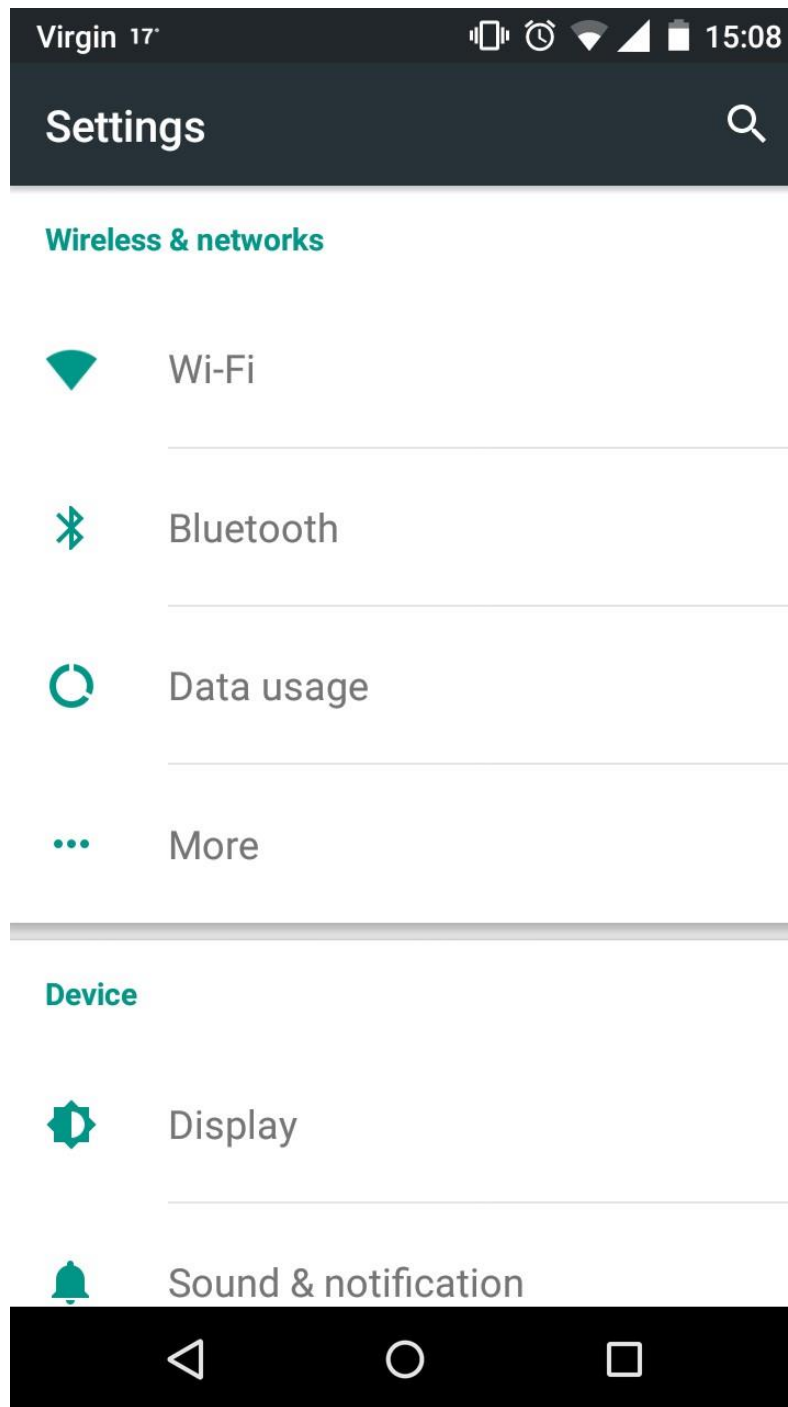

Accessing eduroam Wi-Fi Network – Android

Select Wi-Fi and switch your Wi-Fi on

Select eduroam

Phase 2 authentication select MSCHAPV2

Identity is your email address, Anonymous identity should be blank, Password is your Moodle / pc login password