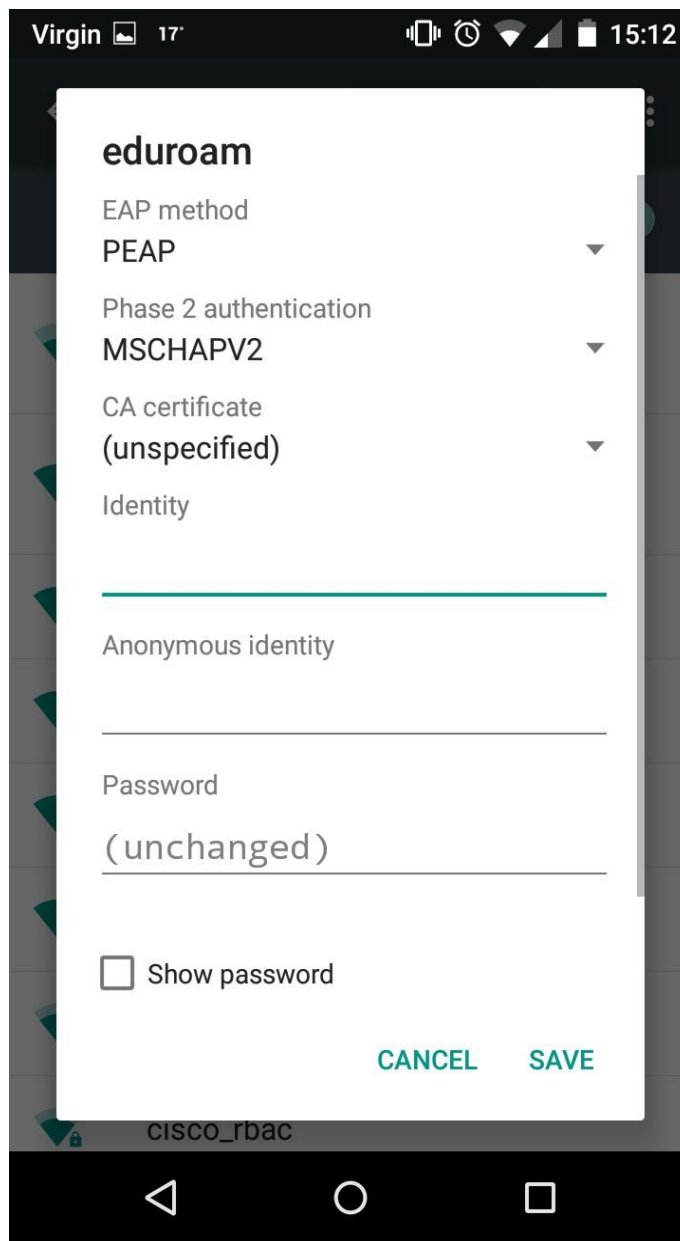

Accessing eduroam Wi-Fi Network – Android

Select Wi-Fi and switch your Wi-Fi on

Select eduroam

Phase 2 authentication select MSCHAPV2

Identity is your email address, Anonymous identity should be blank, Password is your Moodle / pc login password