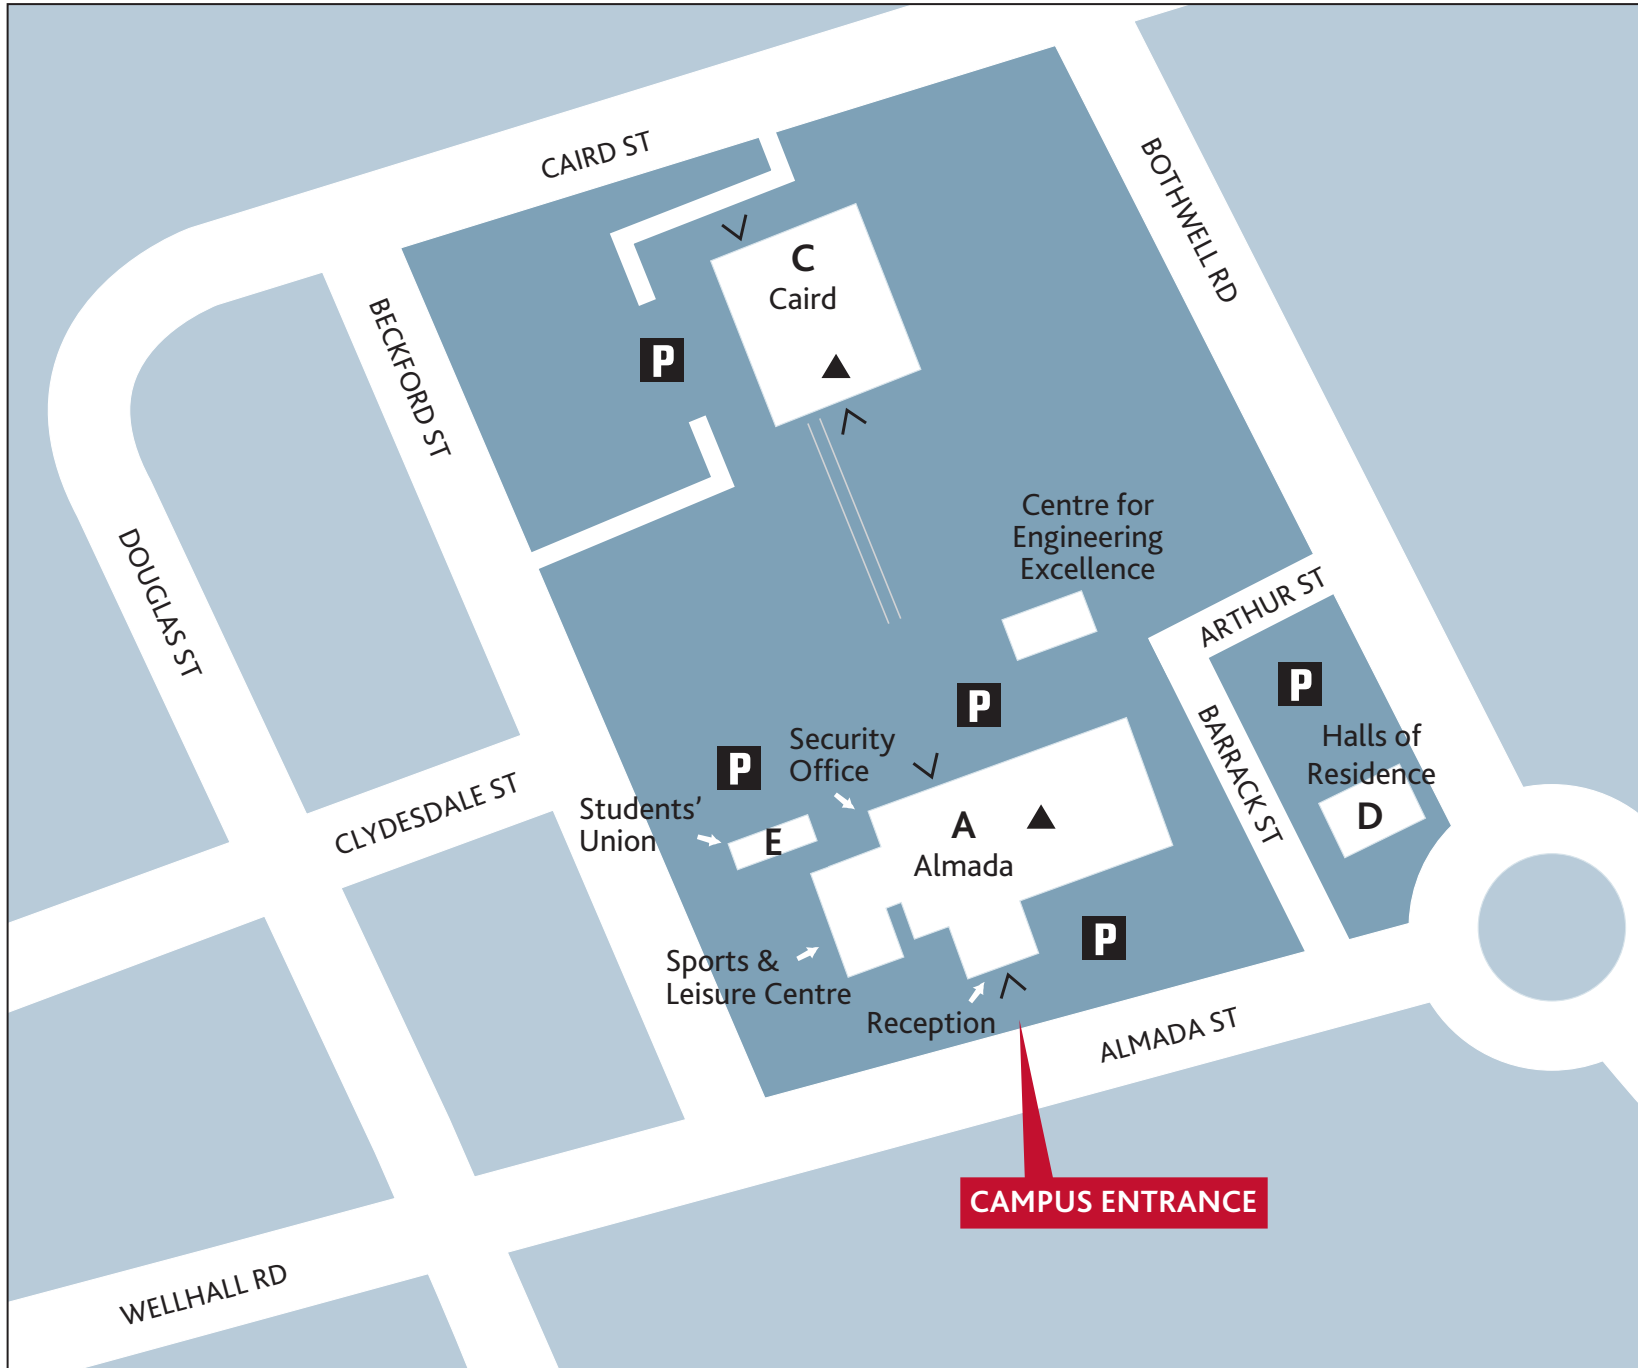

TRAVEL DIRECTIONS

BY CAR

From Glasgow, exit M74 at Junction 5, then follow signs for Hamilton. Enter the campus from Almada Street onto Barrack Street, accessing the car park.

BY PUBLIC TRANSPORT

Trains run every 10 to 20 minutes from Glasgow Central to Hamilton West. Buses No 201, 263 (First Glasgow) stop close to the campus.

BUSINESS SCHOOL STUDENT OFFICE	A720
SCHOOL OF ENGINEERING & COMPUTING STUDENT OFFICE	A222
SCHOOL OF SCIENCE STUDENT OFFICE	A222
SCHOOL OF HEALTH, NURSING & MIDWIFERY STUDENT OFFICE	C1.24
SCHOOL OF MEDIA, CULTURE & SOCIETY STUDENT OFFICE	A828
SUPPORT/ ADMINISTRATIVE SERVICES	
Accommodation Office	A802
Finance Office	A-Ground Floor
Finance & Welfare Advice	A-Ground Floor
Information Services	A212
Reception	A-First Floor
Student Administration	A155
Student Link	A-Ground Floor
• Finance & Welfare	
• Student Administration	
• Student Services	
Printing Services	A-Ground Floor
GENERAL	
Bar & Coffee Lounge	E
Cafe	A
Cash Machine	E
Library	A-First Floor
Refectory	A-First Floor & C-Ground Floor
Security Office	A-Ground Floor & C-Ground Floor
Sports & Leisure Centre	A-Ground Floor
Students' Union	E
Students' Union Shop	A-Ground Floor

> Wheelchair Access (without assistance)

▲ Lift

P University Parking