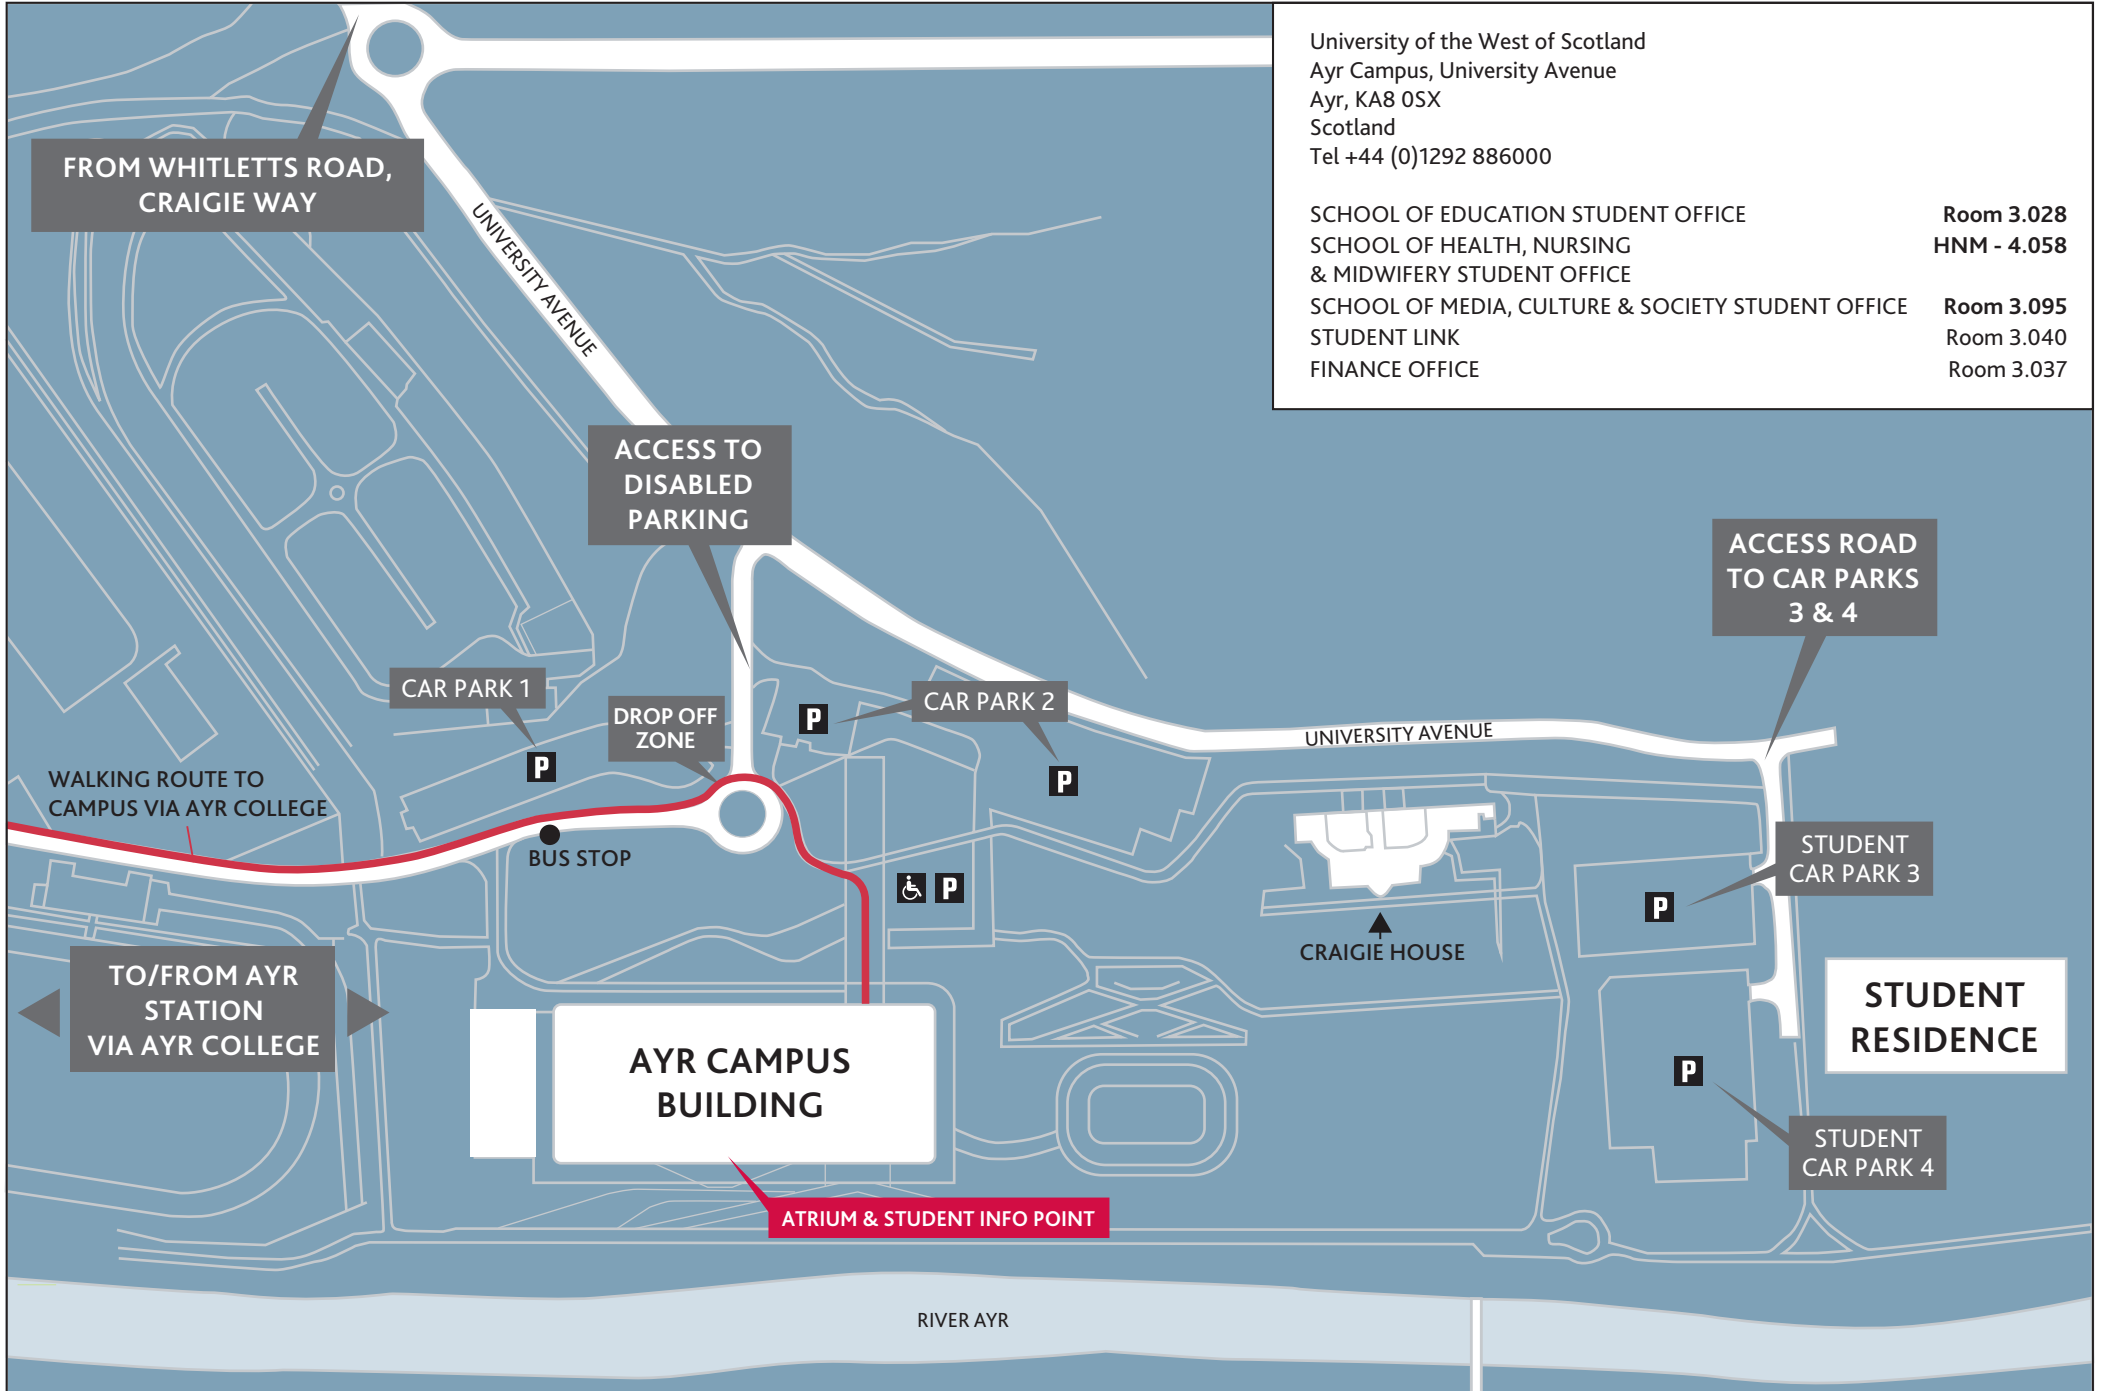

KEY

-  Walking route from Ayr Train Station
-  Traffic Lights
-  Airport
-  Swimming Pool
-  UWS Car Parks
 1. Staff car park
 2. Staff, visitor and disabled parking
 3. Student car park
 4. Student car park
-  Public Car Parks
 1. Riverside Place
 2. Mill Brae
 3. Station (East)
 4. Station (West)
 5. Kyle Street
 6. Ayr Central
 7. Boswell Park (Thistle Parking)
 8. Carrick Street (Parking Ecosse)
 9. Kyle Centre Multi Storey
-  18 Hole Golf Course

FROM WHITLETTS ROAD,
CRAIGIE WAY

UNIVERSITY AVENUE

ACCESS TO
DISABLED
PARKING

CAR PARK 1

DROP OFF
ZONE

CAR PARK 2

UNIVERSITY AVENUE

ACCESS ROAD
TO CAR PARKS
3 & 4

WALKING ROUTE TO
CAMPUS VIA AYR COLLEGE

BUS STOP

CRAIGIE HOUSE

STUDENT
CAR PARK 3

TO/FROM AYR
STATION
VIA AYR COLLEGE

AYR CAMPUS
BUILDING

STUDENT
RESIDENCE

STUDENT
CAR PARK 4