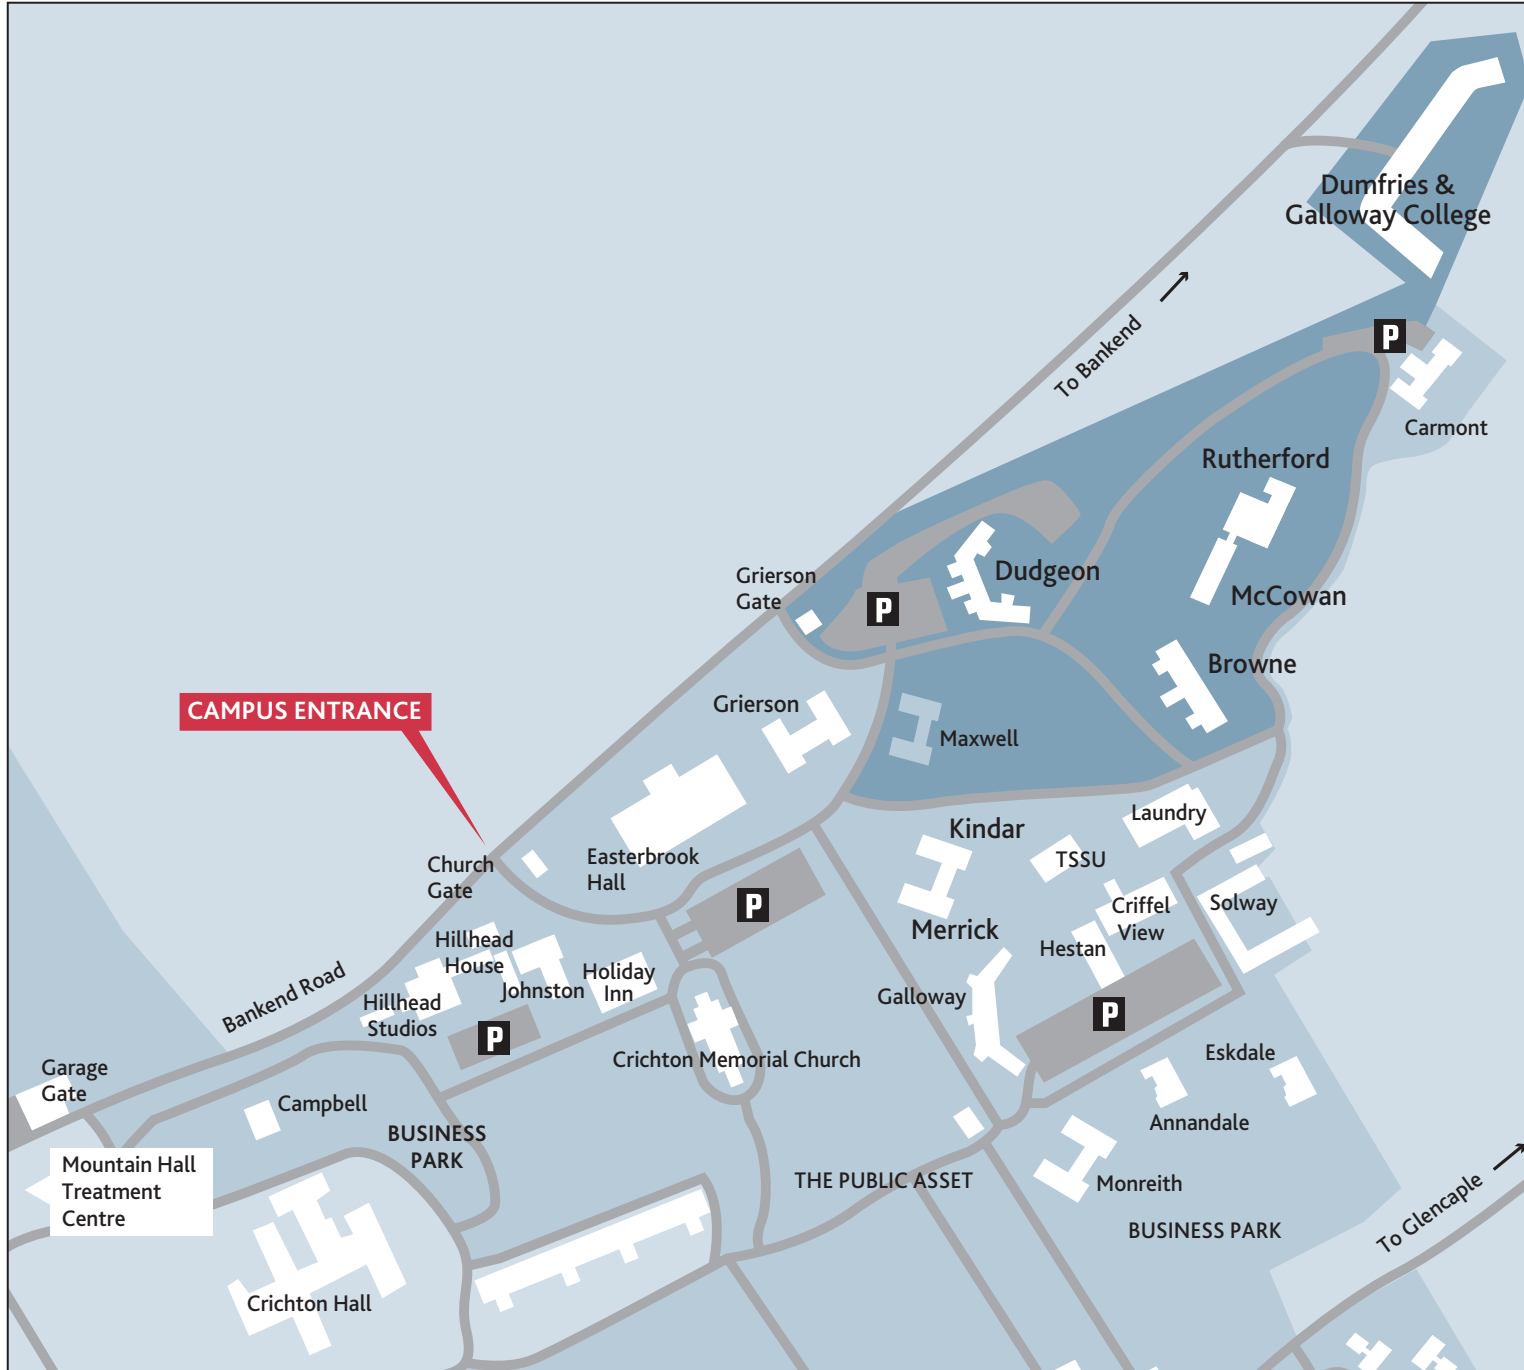

DUMFRIES CAMPUS

DUMFRIES CAMPUS RECEPTION	Dudgeon House
HEAD OF CAMPUS	Dudgeon House
SCHOOL OF BUSINESS & ENTERPRISE	Dudgeon House
SCHOOL OF ENGINEERING & COMPUTING	Dudgeon House
SCHOOL OF EDUCATION	Dudgeon House
SCHOOL OF HEALTH, NURSING & MIDWIFERY	Dudgeon House
CLINICAL SKILLS CENTRE	Browne House
SCHOOL OF MEDIA, CULTURE & SOCIETY	Dudgeon House
ESTATES OFFICE	Dudgeon House
THE CRICHTON LIBRARY	Dumfries & Galloway College Building
CUCSA	Maxwell House
STUDENT LINK	Dumfries & Galloway College Building
STUDENT SERVICES	Dumfries & Galloway College Building
REGISTRY	Dumfries & Galloway College Building
CAFE	Rutherford McCowan & Dumfries & Galloway College Building
FRESCO'S SANDWICH BAR	Criffel View
NEURO'S BAR AND RESTAURANT	Easterbrook Hall
VENDING	Dudgeon House & Rutherford McCowan
REFECTORY	Dumfries & Galloway College Building
SPORTS FACILITIES	Dumfries & Galloway College Building

CONTACT DETAILS

University of the West of Scotland
Dudgeon House, Dumfries Campus,
Dumfries DG1 4ZN

ALL ENQUIRIES:
Tel: +44 (0)1387 345 800