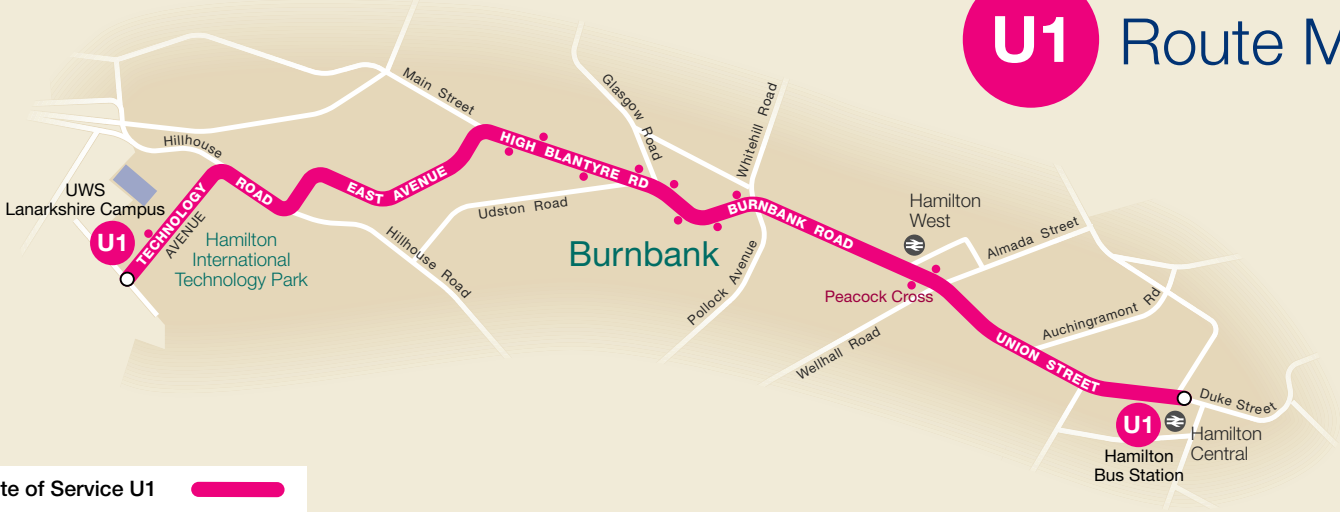

Find out more at firstglassgow.com

Correct at the time of printing.

NEW FEATURES
NEW LOOK
SAME GREAT APP

Route Map

Route of Service U1	
Main interchange stops	
Terminus Point	

Hamilton Bus Station – UWS Lanarkshire Campus

via Peacock Cross, Technology Park

Mondays to Fridays (term time)

<i>Service Number</i>	U1	U1	U1	U1	U1	U1	U1	U1	U1	U1		U1	U1	U1		U1	U1	U1
Hamilton, Bus Station (stance 11)	0720	0737	0752	0802	0812	0820	0827	0837	0900	0920	then at	40	00	20	mins past each hour	1500	1515	1527
Hamilton West, Peacock Cross	0723	0740	0755	0805	0815	0823	0830	0840	0903	0923		43	03	23		1503	1518	1530
UWS, Lanarkshire Campus	0735	0752	0807	0817	0827	0835	0842	0852	0915	0935		55	15	35		1515	1530	1542

<i>Service Number</i>	U1	U1	U1	U1	U1	U1	U1	U1	U1	U1								
Hamilton, Bus Station (stance 11)	1539	1551	1603	1615	1627	1639	1651	1703	1718	1733								
Hamilton West, Peacock Cross	1542	1554	1606	1618	1630	1642	1654	1706	1721	1736								
UWS Lanarkshire Campus	1554	1606	1618	1630	1642	1654	1706	1718	1733	1748								

Students travel for less – unlimited travel from just £1.13 a day

Route Map

Route of Service U2	
Main interchange stops	
Terminus Point	

East Kilbride Bus Station – UWS Lanarkshire Campus

via East Kilbride Expressway