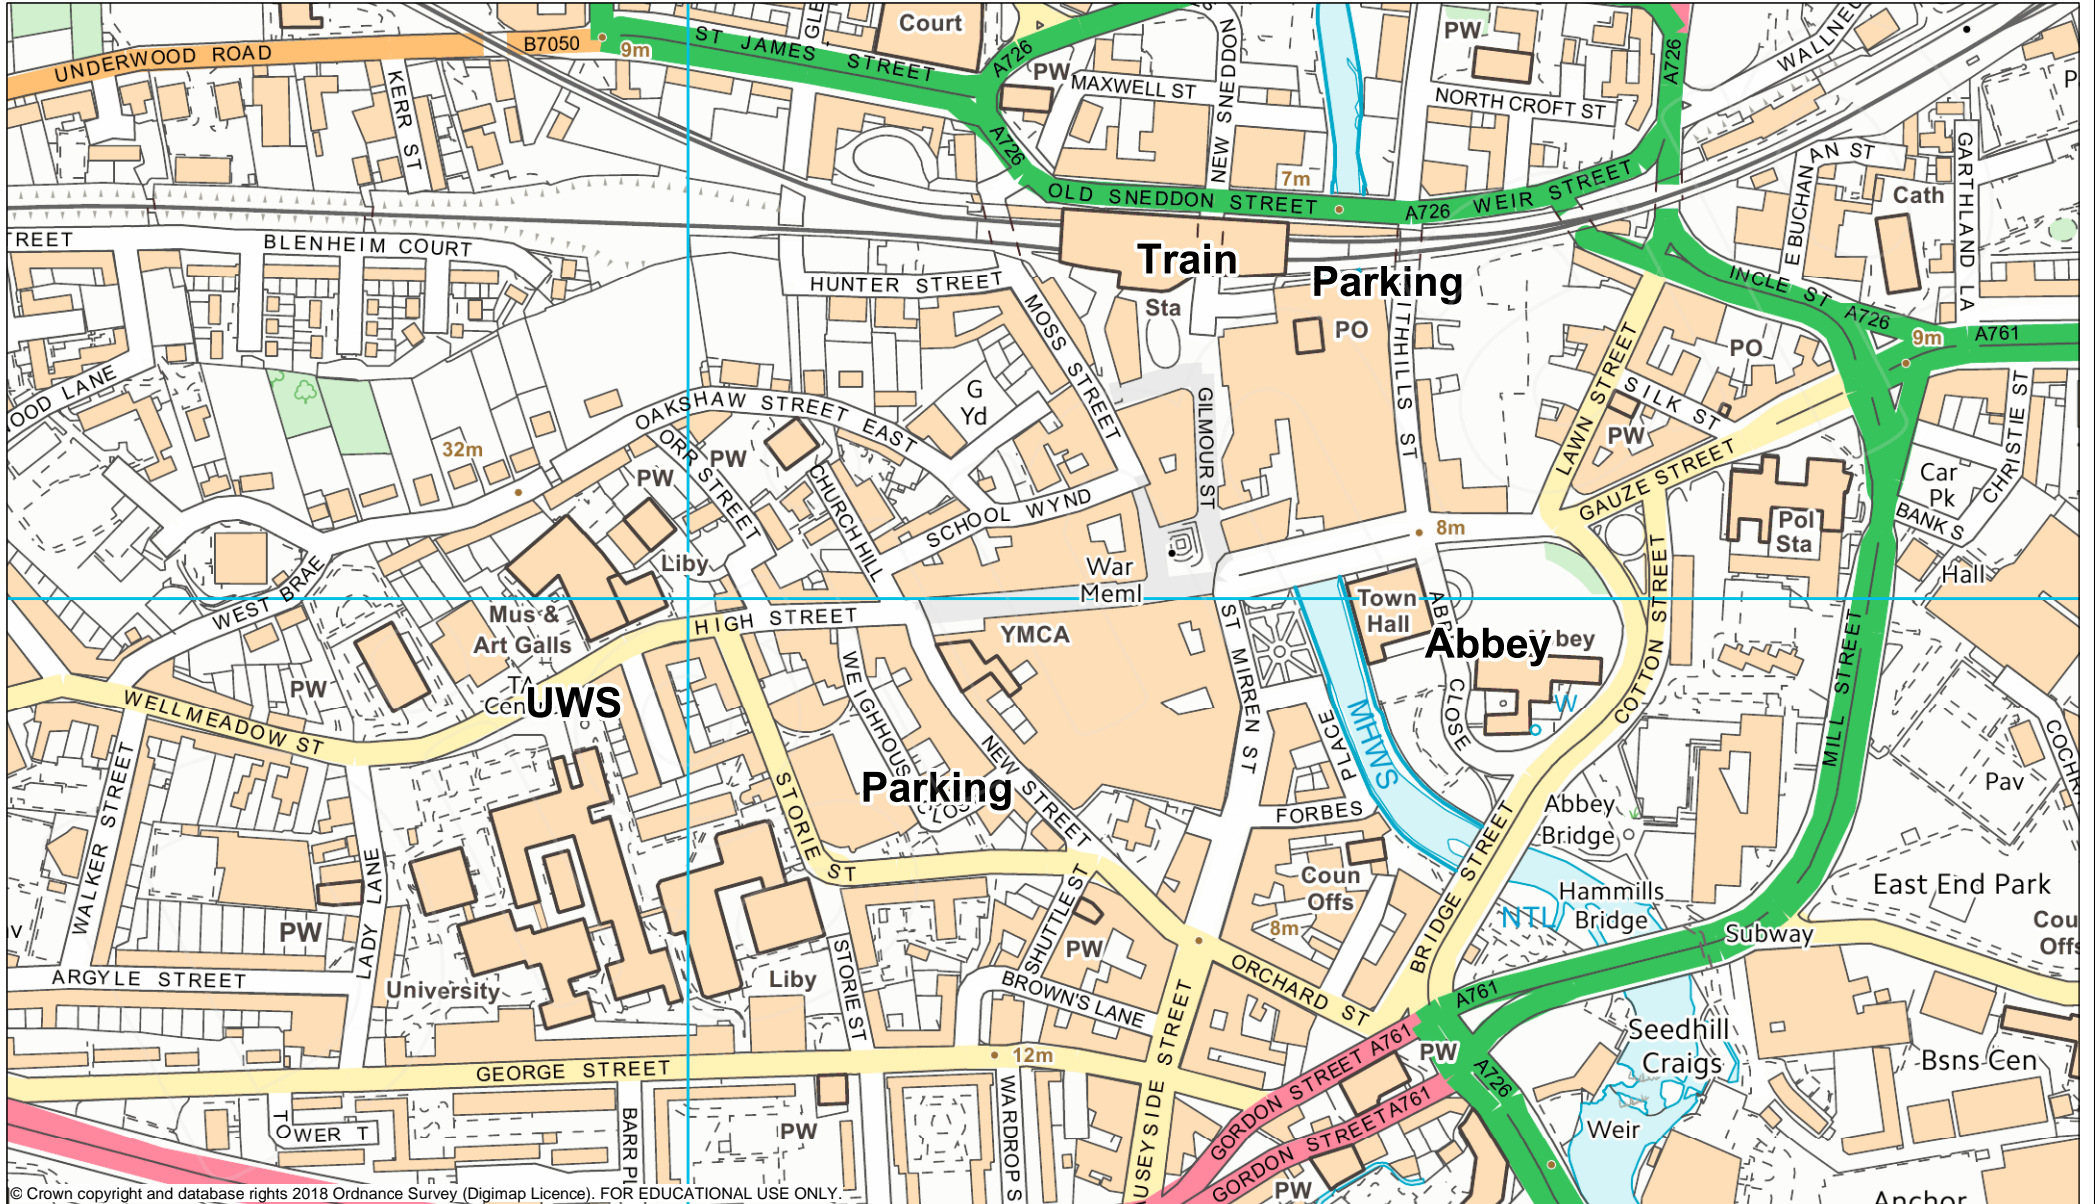

Paisley Abbey

© Crown copyright and database rights 2018 Ordnance Survey (Digimap Licence). FOR EDUCATIONAL USE ONLY.

Scale 1:5000

Projection: British National Grid

May 21, 2018 12:23

elizabeth thomson

University of the West of Scotland